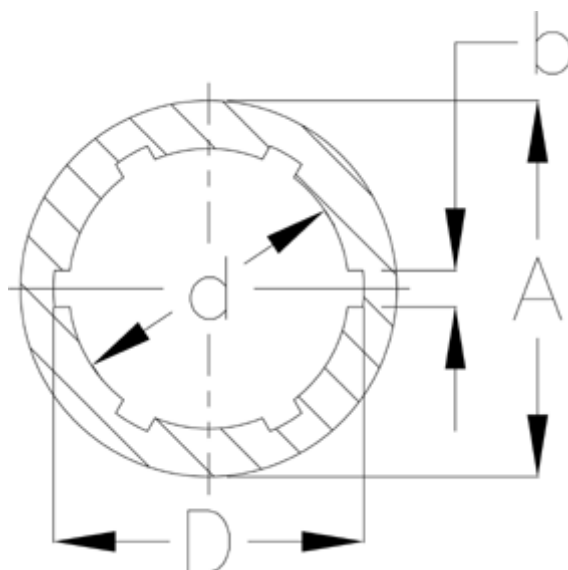

Data Sheet

Article number: 071000511004

Description: Spline bore hub 1000511004
A6 x 21 x 25 length 70

Measures

A = 40

b = 5

D = 25

d = 21

Description = A 6x21x25

Length = 70